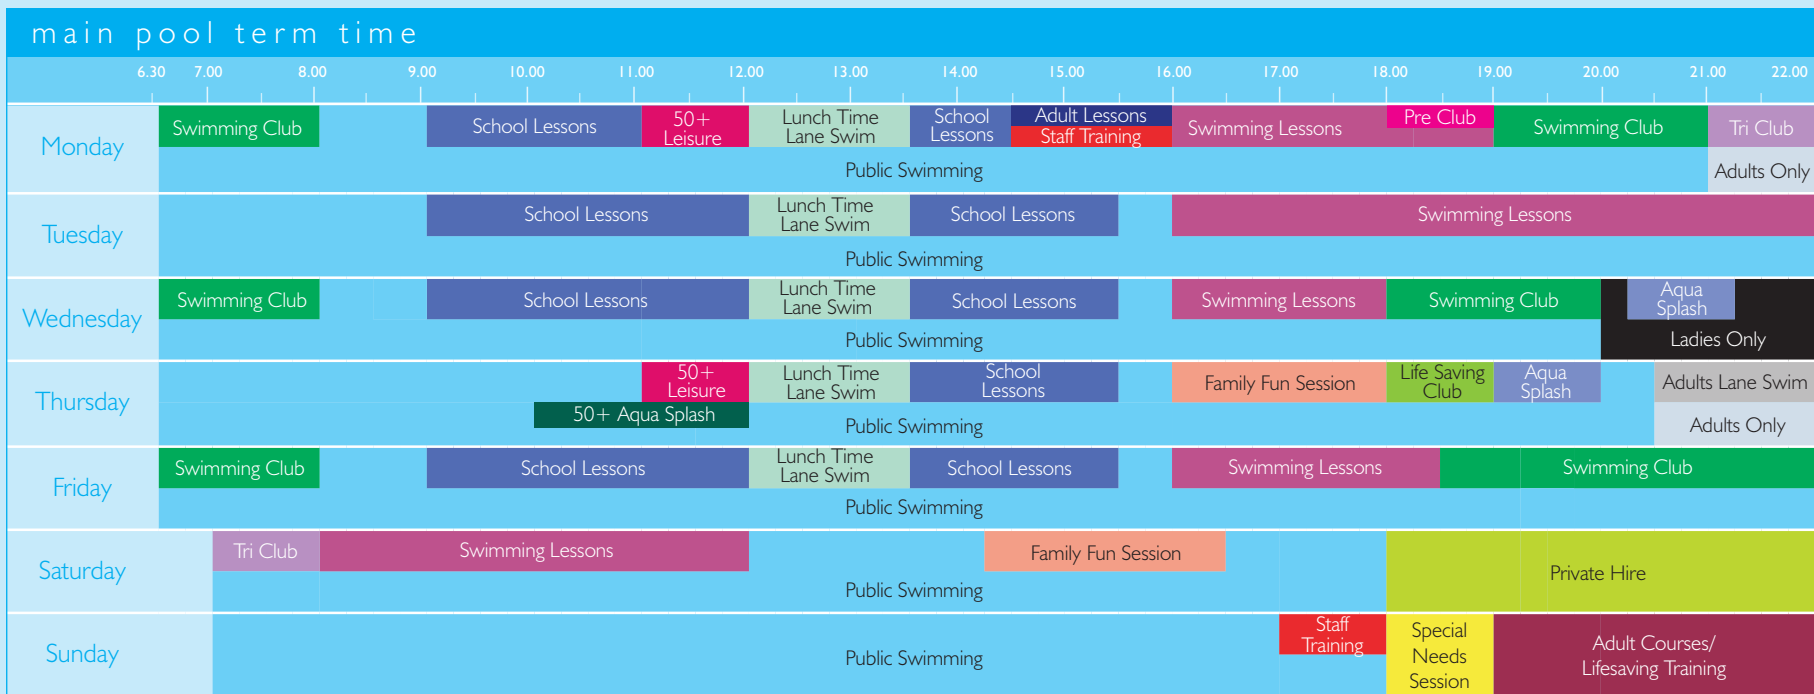

NORTH HERTFORDSHIRE
DISTRICT COUNCIL

POOL PROGRAMME

Prices

	Peak	Off-Peak
Swimming Pool		
Adult	£4.90	£4.40
Junior/Disabled & Senior Citizen	£2.45	£2.30
Family 2 Adults + 2 Children	£12.25	£11.00
Concession Family 2 Adults + 2 Children	£7.35	£6.90
Family 1 Adults + 2 Children	£7.35	£6.90
Concession Family 1 Adult + 2 Children	£4.90	£4.40
Spectators Entry	£1.20	£1.20
Under 4's	FREE	FREE
Multi Swim Tickets		
	Adult	Concession
Books of Tickets (Ten) Valid for 6 months	£44.10	£22.05
Books of Tickets (Twenty) Valid for 12 months	£78.40	£39.20
Monthly Swim Pass	£42.20	£21.10
Swim Memberships		
	Adult	Concession
Annual	£260.00	£130.00
Six Monthly	£140.00	£70.00
Quarterly	£80.00	£40.00
Activity Sessions		
Parent & Babes/Toddlers	£4.25	
Aquasplash	£5.85	
50 + Aquasplash	£3.00	
50+ Leisure	£2.30	

OFF PEAK = Monday to Friday 9.00am – 5.00pm PEAK = At all other times and all School Holidays
Full time students are entitled to concessionary rates for casual admission, only upon proof.

Mon–Fri 6.30am–10.00pm Sat–Sun 7.00am–6.00pm

24 hour Customer Information Line: 0300 012 0300

join us on facebook at
www.facebook.com/Archersgym

- 50+ Leisure
- Adult Courses/Lifesaving Training
- Adult Lane Swim
- Adult Lessons
- Adults Only
- Family Fun Session
- Ladies Only
- Lunch Time Lane Swim
- Pre Club
- Private Hire
- Public Swimming
- School Lessons
- Special Needs Session
- Staff Training
- Swimming Club
- Swimming Lessons
- Tri Club
- Parent & Baby
- Parent & Toddler