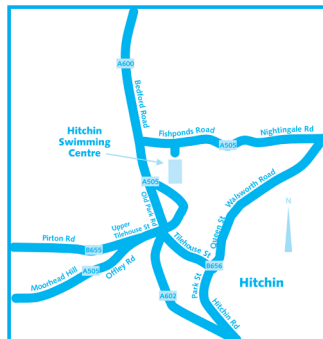

Admissions Policy

Main Pool

- 1 adult to 2 children aged under 8 years

Small Pool

- 1 adult to every 2 children aged under 8 years

An Adult is deemed to be the child's parent or a person over the age of 18 years old.

Lockers

Lockers require a 20p coin for small lockers and 50p for large lockers, which is refundable.

Spectator tickets are NOT available while the Outdoor Pool is open, full price is applicable.

HITCHIN
Swimming
CENTRE

NORTH HERTFORDSHIRE
DISTRICT COUNCIL

POOL PROGRAMME

Prices

	Peak	Off-Peak
Swimming Pool		
Adult	£4.90	£4.40
Junior/Disabled & Senior Citizen	£2.45	£2.30
Family 2 Adults + 2 Children	£12.25	£11.00
Concession Family 2 Adults + 2 Children	£7.35	£6.90
Family 1 Adults + 2 Children	£7.35	£6.90
Concession Family 1 Adult + 2 Children	£4.90	£4.40
Spectators Entry	£1.20	£1.20
Under 4's	FREE	FREE
Multi Swim Tickets		
	Adult	Concession
Books of Tickets (Ten) Valid for 6 months	£44.10	£22.05
Books of Tickets (Twenty) Valid for 12 months	£78.40	£39.20
Monthly Swim Pass	£42.20	£21.10
Swim Memberships		
	Adult	Concession
Annual	£260.00	£130.00
Six Monthly	£140.00	£70.00
Quarterly	£80.00	£40.00
Activity Sessions		
Parent & Babes/Toddlers	£4.25	
Aquasplash	£5.85	
50 + Aquasplash	£3.00	
50+ Leisure	£2.30	

OFF PEAK = Monday to Friday 9.00am – 5.00pm PEAK = At all other times and all School Holidays
Full time students are entitled to concessionary rates for casual admission, only upon proof.