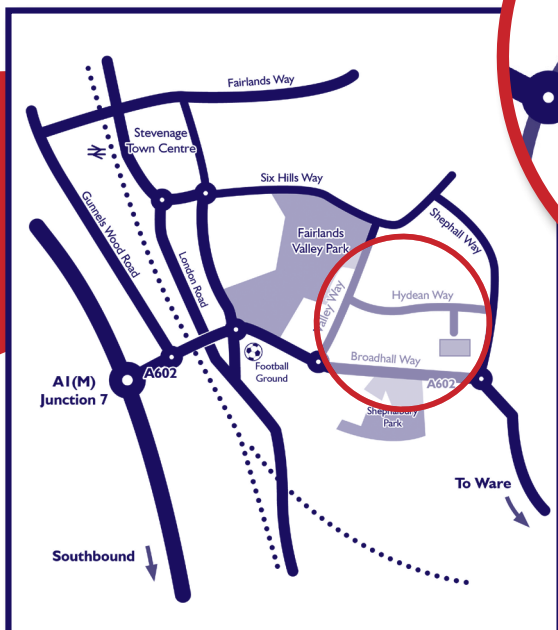

### Location

- Barnwell School (Near 'The Hyde shops')
- 5 minute drive from town centre
- Call 01438 210100 for directions

### Bus Routes

Bus 4, 5 & 5a  
from Town Centre Bus Station.