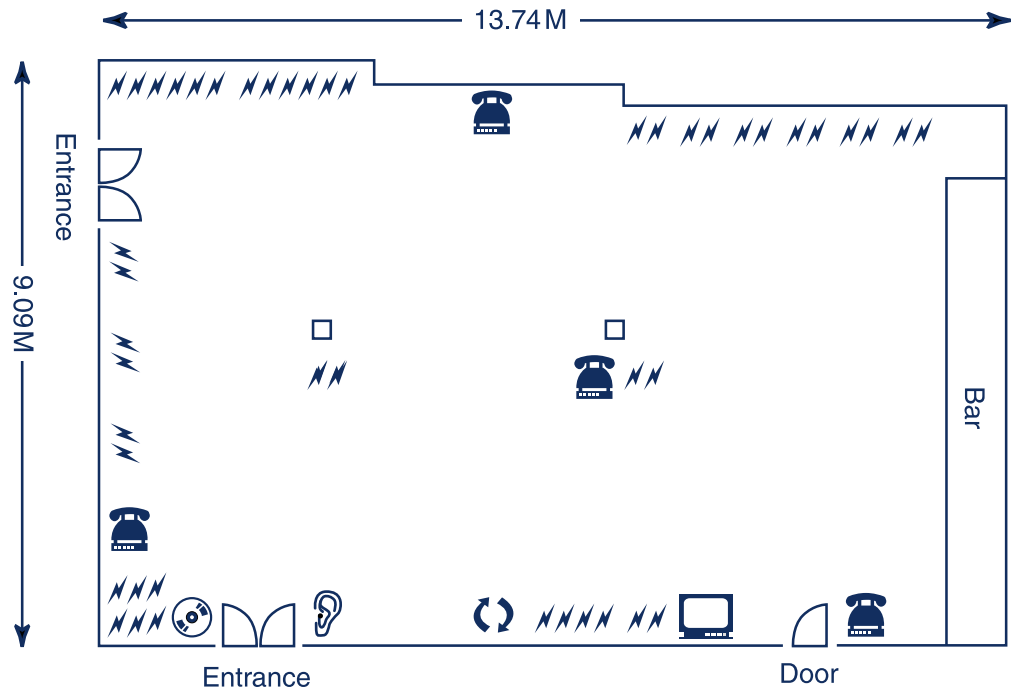

The Ellen Terry is an ideal venue for your corporate or social needs and has built in bar facilities which can be used or completely covered away.

It can be used for any event and opens out into our large spacious Reception Lounge, which is ideal for break out sessions, catering and drinks receptions.

Equipped with sliding flipcharts and screen, it is a purpose built, well maintained Conference Suite for all of your conference needs.

**Maximum Capacity:**

- 120 x Theatre Style
- 70 x Dinner Dance
- 50 x Boardroom

- First Floor
- Disabled Access via Lift
- Air Conditioned
- Fully Licensed Bar